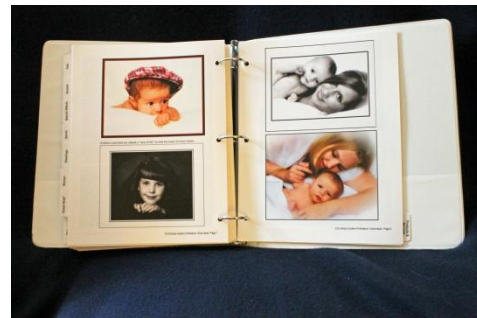

21st Century Guide to Portraiture

Compiled by B. Lensmith and 44 of the Most Successful Photographers in the USA

“Great Ideas”

A 53 page Manual within the Guide

Contents

Create a brochure that sells you and what you can do. Example by Alan Gibby. M. Photog., Cr., A-ASP, A-BIPP

Stay True To Yourself by Gregory Daniel, FDPE, FSA, M. Photog., Cr., CPP, F-ASP

Are You Locked into One Style? by Bruce Hudson
M. Photog., Cr., CCA

A Promotion Worth Having by Bruce Berg
M. Photog., Cr., F-OR

When a High School Senior Says by Kirk Voclair
M. Photog., Cr., CPP

The Artist's Touch by JuliAnne Jonker
M. Photog., M. Artist., Cr., CPP, A-MPPA

The Power of Being Truly Different by Dr. Henry Oles
Cr. Photog

Weight Loss Without Drugs, Diet or Gym by Dana Nordlund
Cr. Photog

'Guide Lines' for Better Portraiture by Dimitri La Zaroff
M. Photog., Cr

Selling More Large Wall Portraits Made Easy
by Steve Bedell. M. Photog, Cr

278 LUSCIOUS PAGES – TWO MANUALS IN ONE ALL FOR $89.95 + $9.00 FOR S&H

To order, send check to Betty Lensmith (blensmith@charter.net) 320 E. Pleasant St. Oconomowoc, WI 53066
Phone:262-567-1383 (We are not set up to accept charge cards.) SATISFACTION GUARANTEED